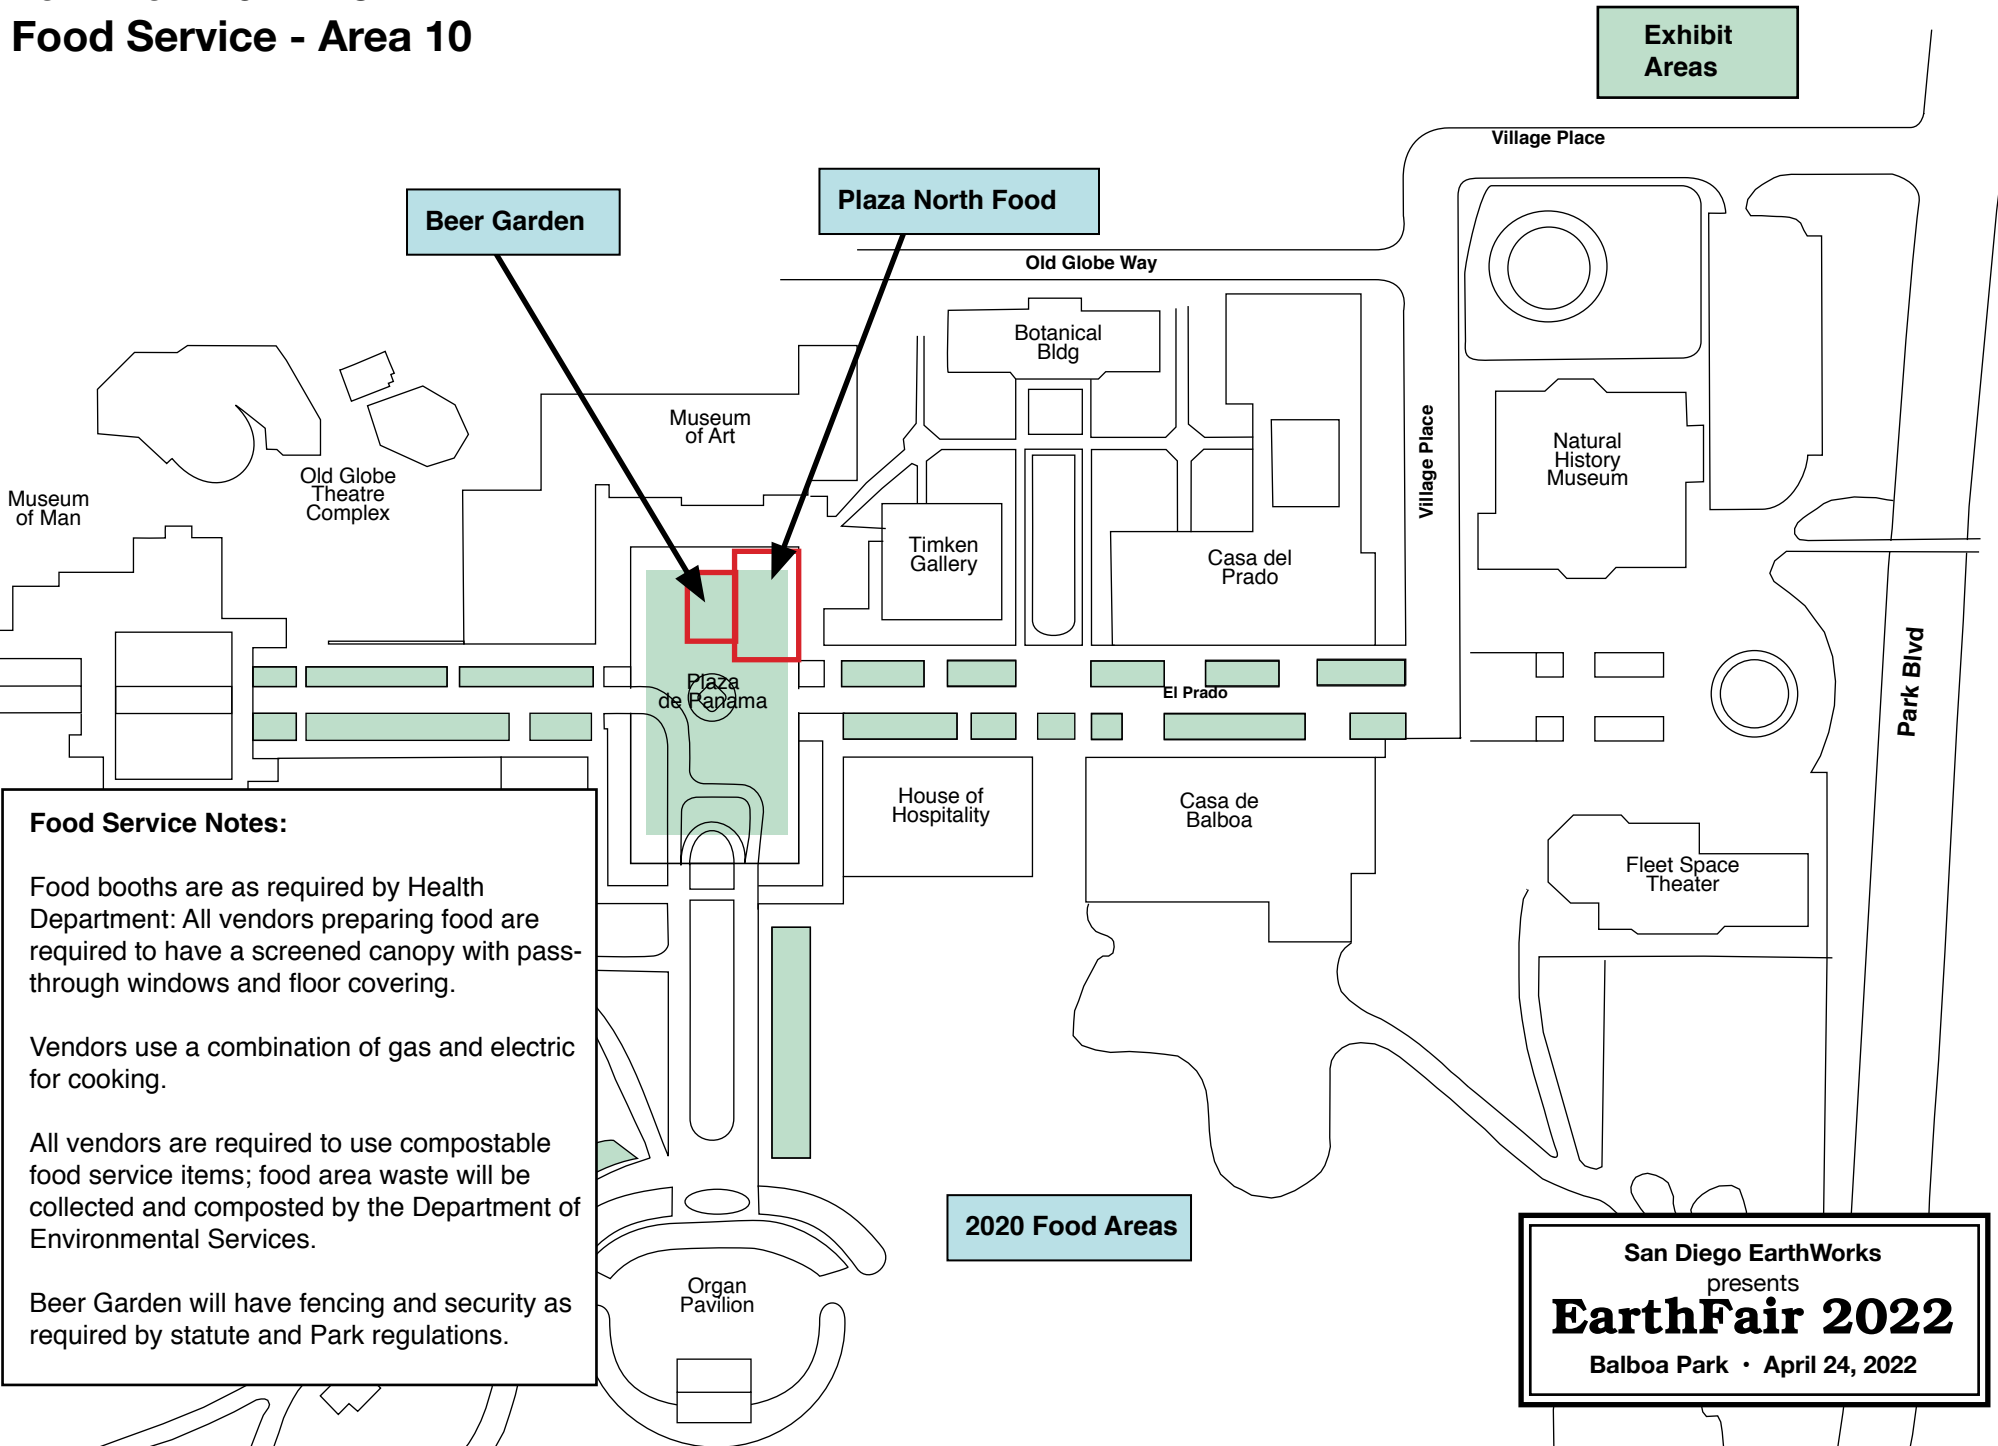

EarthFair 2022 North Food Service - Area 10

Exhibit
Areas

Beer Garden

Plaza North Food

Old Globe Way

Village Place

Museum
of Man

Old Globe
Theatre
Complex

Museum
of Art

Botanical
Bldg

Timken
Gallery

Casa del
Prado

Village Place

Natural
History
Museum

Plaza
de Panama

El Prado

Park Blvd

House of
Hospitality

Casa de
Balboa

Fleet Space
Theater

Food Service Notes:

Food booths are as required by Health Department: All vendors preparing food are required to have a screened canopy with pass-through windows and floor covering.

Beer Garden will have fencing and security as required by statute and Park regulations.

2020 Food Areas

Organ
Pavilion

San Diego EarthWorks
presents

EarthFair 2022

Balboa Park • April 24, 2022